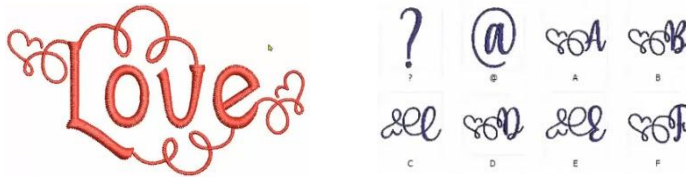

Retreat Remix for Lettering

With Amanda Whitlach and Teri Hall

Using BERNINA Embroidery Software V7 V8 V9 Designer

1. Ornamental Glyphs with Teri from November 2020 Retreat

Glyphs are a wonderful addition to any word or letter! This video covers creation and sequencing.